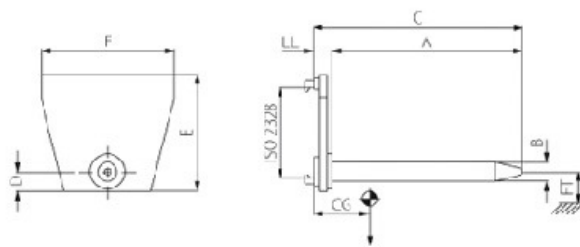

AT Carpet booms

Different lengths and diameters on request

MODEL	CAPACITY kg/mm	A mm	B mm	C mm	D mm	ExF mm	FT mm	LL mm	CG mm	WEIGHT kg	ISO 2328
AT 28A	550/1800	2800	70	2870	180	520x600	200	70	875	145	2
AT 38	550/2300	3800	75	3870	180	520x600	200	70	1030	195	2